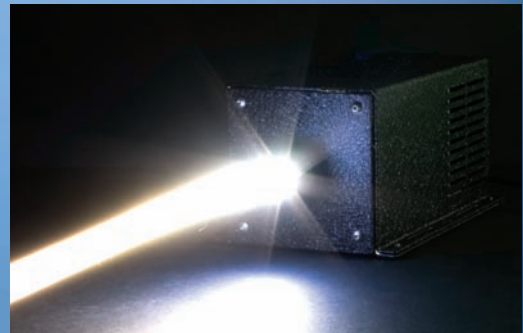

5 Watt RGB Illuminator

The Cold Beam 5 was created to provide an economical yet powerful alternative for lighting applications where low voltage and brilliant colors are required. Cold Beam 5 illuminators run on 12 volts; they are easily powered by solar panels, batteries or with a standard (included) wall mount power adapter.

Applications include:

- Custom automotive lighting
- Under-cabinet lighting for residential and commercial uses
- *Ambient lighting and down light applications:* simply add a lens to the end of the fiber and create an efficient replacement for a typical 15-20 watt bulb.
- Entertainment Lighting

Features

- Low energy consumption
- Long lamp life; up to 50,000+ hours
- Instant on/off
- Dimmable
- Minimal heat enters the fiber

Data Sheet

Cold Beam 5

Electrical Specs

Voltage 12 VDC
Current < 1 A
Power < 7 W

Optical Specs (RGB Version)

Color	Lumens
Red	27
Green	70
Blue	6

Misc

Dimensions 3.8 L x 3.7 W x 2.8 H (not including fiber port)
Weight 1 lb
Output Port 1/2 std, others available by request
Storage Temp -20 to +85 deg C
Operating Temp -10 to +45 deg C
Warranty 2 years