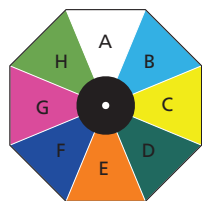

- A. CLEAR/WHITE (5.0617)
- B. CYAN (5.0608)
- C. YELLOW (5.0613)
- D. TURQUOISE (5.0609)
- E. ORANGE (5.0615)
- F. DARK BLUE (5.0605)
- G. HOT PINK (5.0603)
- H. LIME GREEN (5.0612)

Model#: 8S-SB
Standard 8 color glass color wheel