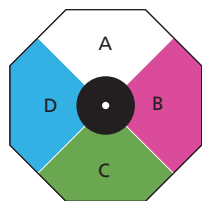

PROJECT: _____ TYPE: _____
VOLTAGE: _____ COMMENTS: _____

Color Wheels

DESCRIPTION

Color, sparkle and dimming wheels add a dynamic dimension to the creative possibilities of fiber optic lighting. A variety of colors are available in a standard four and eight color wheel, or any multitude of combinations can be achieved with any of the 16 custom colors.

Color Wheels can be purchased in two material types. Dichroic coated glass and/or Lexan Vinyl coated. Dichroic coated glass color wheels are used for metal halide light sources. While Lexan wheels with vinyl color filters are used for halogen light source applications.

Vinyl color and sparkle wheels are used for endpoint applications to add color and sparkle to starfield ceilings, pavings and endpoint signage.

Dimming wheels are made of dichroic glass and aluminum and are available in a variety of patterns to achieve any number of dimming effects.

- A. CLEAR/WHITE (5.0617)
- B. HOT PINK (5.0603)
- C. LIME GREEN (5.0612)
- D. CYAN (5.0608)

Model#: 4S-SB
Standard 4 color glass color wheel