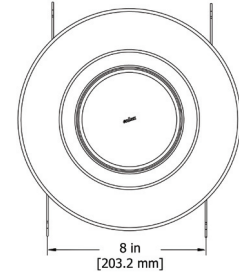

Data Specifications

DL SERIES

White / Color
DOWN LIGHT

Curved Trim

Flat Trim

Aluminum Surface with Trim Color:

Line Voltage
DL5/6
160 degree beam

120V, 220V, 277V line current

Medium screw base: E26, E27 / GU-24 Pin base*
*California Title 24 requirement

50,000 hour rated life

Down Light LED
14 Watt typical

Light Output
700 Lumen (useful)

Indoor
dry locations

White (3) Color Temperatures:

- Warm White (2700K)
- Neutral White (3500K)
- Cool White (4500K)

Housing:

Fits in 5" or 6" recessed IC or non-IC housings

Fixtures:

Residential and Commercial Recessed Fixtures

Weight:

1 lb

3-Year Warranty