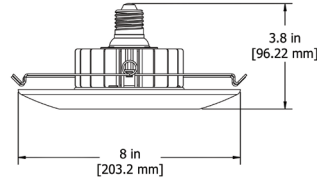

Data Specifications

DL SERIES

White / Color
DOWN LIGHT

Curved Trim

Flat Trim

Aluminum Surface with Trim Color:

Line Voltage
DL5/6
160 degree beam

120V, 220V, 277V line current

Medium screw base: E26, E27 / GU-24 Pin base*
*California Title 24 requirement

50,000 hour rated life

Down Light LED
14 Watt typical

Light Output
700 Lumen (useful)

Indoor
dry locations

White (3) Color Temperatures: