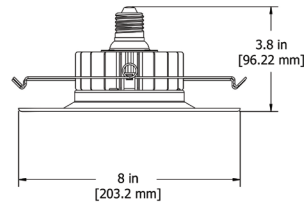

Data Specifications

DL SERIES

White / Color
DOWN LIGHT

Curved Trim

Flat Trim

Aluminum Surface with Trim Color:

Line Voltage
DL5/6
160 degree beam

120V, 220V, 277V line current

Medium screw base: E26, E27 / GU-24 Pin base*
*California Title 24 requirement

50,000 hour rated life

Down Light LED
14 Watt typical

Light Output
700 Lumen (useful)

Indoor
dry locations

White (3) Color Temperatures:

- Warm White (2700K)
- Neutral White (3500K)
- Cool White (4500K)

Housing:

Fits in 5" or 6" recessed IC or non-IC housings

Fixtures:

Residential and Commercial Recessed Fixtures

Weight:

1 lb

3-Year Warranty