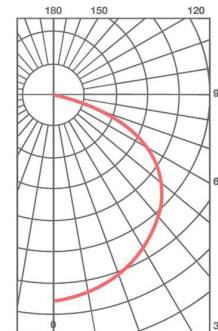

Data Specifications

DL SERIES

White / Color
DOWN LIGHT

Curved Trim

Flat Trim

Aluminum Surface with Trim Color:

Line Voltage
DL5/6
160 degree beam

120V, 220V, 277V line current

0 ft	Illuminance Distribution Ratio					
3 ft	0.379	0.385	0.408	0.483	0.711	1.000
6 ft	0.109	0.121	0.142	0.178	0.225	0.250
9 ft	0.059	0.068	0.079	0.093	0.105	0.111
12 ft	0.039	0.044	0.050	0.056	0.061	0.063
15 ft	0.028	0.031	0.035	0.037	0.039	0.040
	15 ft	12 ft	9 ft	6 ft	3 ft	CL