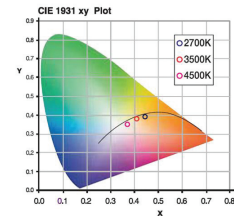

Data Specifications

DL SERIES

White / Color
DOWN LIGHT

Curved Trim

Flat Trim

Aluminum Surface with Trim Color:

Line Voltage
DL5/6
160 degree beam

120V, 220V, 277V line current

Medium screw base: E26, E27 / GU-24 Pin base*
*California Title 24 requirement

50,000 hour rated life

Down Light LED
14 Watt typical

Light Output
700 Lumen (useful)

Indoor
dry locations

White (3) Color Temperatures:

- Warm White (2700K)
- Neutral White (3500K)
- Cool White (4500K)

Housing:

Fits in 5" or 6" recessed IC or non-IC housings

Fixtures:

Residential and Commercial Recessed Fixtures

Weight:

1 lb

3-Year Warranty