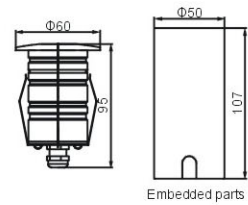

LED Underground Light

A SERIES

Model	LUL-A-1x1W	LUL-A-1x3W	LUL-A-3x1W(RGB)
Size	D60xH95mm	D60xH95mm	D60xH95mm
Material	Stainless Steel cover+ Aluminium housing		
Weight	0.33Kgs	0.33Kgs	0.33Kgs
LED Quantity	1pc Power LED/1W	1pc Power LED/3W	3pc Power LED/1W
Color	R,G,B,W,WW	R,G,B,W,WW	RGB
Input Volt	12VDC	12VDC	12VDC
Power Consumption	1W(Max.)	3W(Max.)	3W(Max.)
LENs	10° 20° 45°	10° 20° 45°	15° 25° 40°(3in1)
Controller	Null	Null	CTR-RGB-12V