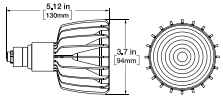

R30S Down Light Photometrics

0 ft	Illuminance				Distribution Ratio	
3 ft	-	-	-	-	0.015	1.000
6 ft	-	-	-	0.004	0.090	0.250
9 ft	-	-	0.002	0.008	0.084	0.111
12 ft	-	0.001	0.003	0.023	0.055	0.063
15 ft	0.001	0.001	0.019	0.024	0.038	0.040
	15 ft	12 ft	9 ft	6 ft	3 ft	CL