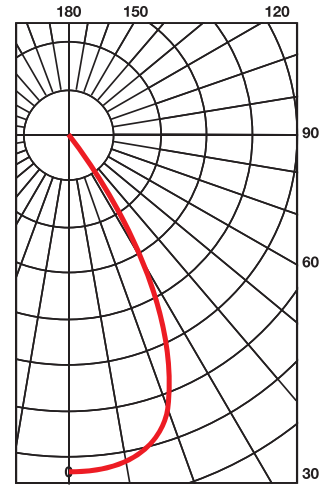

R30S Down Light Photometrics

0 ft	Illuminance				Distribution Ratio	
3 ft	-	-	-	-	0.015	1.000
6 ft	-	-	-	0.004	0.090	0.250
9 ft	-	-	0.002	0.008	0.084	0.111
12 ft	-	0.001	0.003	0.023	0.055	0.063
15 ft	0.001	0.001	0.019	0.024	0.038	0.040
	15 ft	12 ft	9 ft	6 ft	3 ft	CL