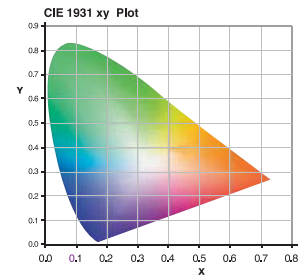

R30S Color E26/E27 Base / GU-24 Pin Base

Product Code	Color Light	Voltage	Fin Color
Standard color			
01 E26/E27	16 Red (630nm)	0 120V (110V~130V) Dimmable	0 White*
	17 Amber (589nm)	2 220V (200V~250V) Dimmable	1 Black
04 GU-24	18 Green (535nm)	3 120V BR Dimmable	2 Silver*
	19 Blue (465nm)	7 277V Dimmable	9 Corresponding color* Red, Green, Blue Only*

*Special Order Only

Custom color			
01 E26/E27	20 415nm	0 120V (110V~130V) Dimmable	0 White*
	23 Vita Yellow	2 220V (200V~250V) Dimmable	1 Black
04 GU-24	24 2050°K	3 120V BR Dimmable	2 Silver*
	27 630/415nm	7 277V	
	28 Margaritas Pink		
	30 Restaurant Pink		
	31 Pink Magenta		
	34 Deep Purple		
	36 Congo Blue		
	37 Happy Blue		
	38 True Blue		
	39 Green Blue		

*Special Order Only