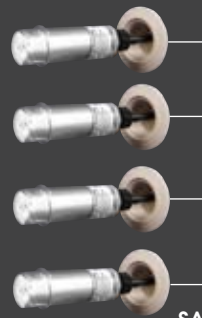

SAVI NOTE (requires M4 Controller*). SAVI Note is a nicheless, underwater, multi-color LED lighting system for pools and spas. These small but powerful 75 watt equivalent lights create a variety of effects and a myriad of colors. Can be used to retrofit fiber optic systems. They fit into standard pool fittings as shallow as 4" below water level so they are ideal for swimouts, beach entries, sun shelves and other shallow water applications.

- **NO NICHE REQUIRED!**
  Fits standard gunite, fiberglass and vinyl return fittings.
- **PERFECT** for beach entries, steps, swimouts, sunshelves and even "multiple lens" underwater illumination
- **NO BONDING**
- **NO GROUNDING**

FEATURED HIGHLIGHTS:

- **COMPLETE COVERAGE** Evenly distribute light with multiple SAVI Note locations.
- **TRUE-COLOR Mix Technology** Colors mix in the lamp not in the pool so the light is always pure, bright and vibrant.
- **LED LAMP LIFE 5X** longer than standard pool lighting

- **AUTO MEMORY** Saves last setting when turned off - returns to saved setting each night
- **COMPATIBILITY** Easily synchronize the SAVI Note with a SAVI POOL LIGHT, SAVI MELODY, SAVI SPA LIGHT and / or SAVI X-STREAM NOTE & MELODY for a truly incredible lighting display.
- **EASY INSTALLATION** No niche is required for installation. The SAVI NOTE fits into a standard return

fitting with a minimum 12 inches of 1.5" diameter PVC pipe. Then reduce to a 1" diameter conduit for the cable run to the transformer.

SPECIFICATIONS:

- 14 Watts
- 1.2 Amps
- 360° Beam Spread

Features officially licensed technology from Color Kinetics; patent numbers 6,971,760. Other Patents Pending

M4 CONTROLLER

M4 Controllers are used to light SAVI Note and SAVI X-Stream Note LED Light Drivers offering a wide array of colors and lighting effects.

SAVI NOTES

SAVI-KEYPAD-L

M4-SA-STANDARD