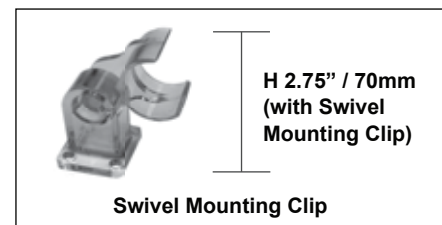

The **SV COVE WHITE** is an energy efficient white light linear fixture with two color temperature options: 3000K and 4000K which are ideal for coves, backlighting, edge lighting, effect lighting in restaurants, casinos, nightclubs or in numerous other architectural applications or venues. The unique power cable position allows for end-to-end placement of fixtures which provides an optimal even light distribution pattern.

SV Cove - White

SV Cove - White

Power Cable location allows for End-To-End positioning eliminating uneven light distribution.

L : 1',2',3',4' (30,61,91,121cm)
Dia.: 1.0" / 2.5cm

H 2.75" / 70mm
(with Swivel Mounting Clip)

Swivel Mounting Clip

DESCRIPTION

The **SV COVE - WHITE** is an energy efficient white light linear fixture with two color temperature options: 3000K and 4000K which are ideal for coves, backlighting, edge lighting, effect lighting in restaurants, casinos, nightclubs or in numerous other architectural applications or venues. The unique power cable position allows for end-to-end placement of fixtures which provides an optimal even light distribution pattern.

SPECIFICATIONS

CONSTRUCTION:	Clear Polycarbonate Tube	POWER SUPPLY:	150 Watt, 300 Watt - 24 VAC
LEDs:	Warm White 3000K / Neutral White 4000K	WEIGHT:	0.5Lbs per foot / 0.23 Kg per 30cm
LUMEN OUTPUT:	300 Lumens per foot	DIMENSIONS:	L 1',2',3',4' x 1" dia. 2.25" max hgt. w/ clips (30,61,91,121cm x 2.5cm dia)
LAMP LIFE:	50,000 Hours	OPERATIONAL ENVIRONMENT:	- 4F to 122F (-20C to 50C) 10%-90% Humidity
OPTICS:	115 Degrees	LISTINGS:	CE / ETL / cETL
LIGHT PROJECTION:	3-6 Ft / 1-2m	RATINGS:	IP65
VOLTAGE:	24VAC	WARRANTY:	2 Years
POWER CONSUMPTION:	3.5 watts per foot / 12 watts per meter		