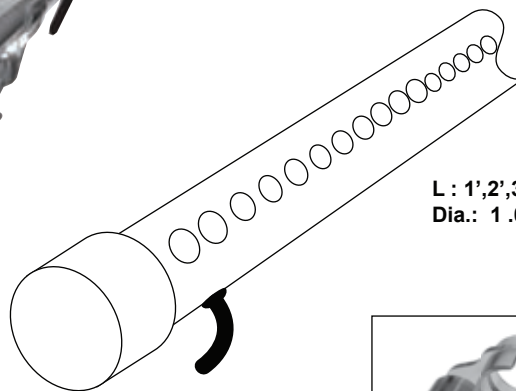

The **SV COVE WHITE** is an energy efficient white light linear fixture with two color temperature options: 3000K and 4000K which are ideal for coves, backlighting, edge lighting, effect lighting in restaurants, casinos, nightclubs or in numerous other architectural applications or venues. The unique power cable position allows for end-to-end placement of fixtures which provides an optimal even light distribution pattern.

SV Cove - White

SV Cove - White

Power Cable location allows for End-To-End positioning eliminating uneven light distribution.

L : 1',2',3',4' (30,61,91,121cm)
Dia.: 1.0" / 2.5cm

H 2.75" / 70mm
(with Swivel Mounting Clip)

Swivel Mounting Clip

DESCRIPTION

The **SV COVE - WHITE** is an energy efficient white light linear fixture with two color temperature options: 3000K and 4000K which are ideal for coves, backlighting, edge lighting, effect lighting in restaurants, casinos, nightclubs or in numerous other architectural applications or venues. The unique power cable position allows for end-to-end placement of fixtures which provides an optimal even light distribution pattern.

SPECIFICATIONS

CONSTRUCTION:	Clear Polycarbonate Tube	POWER SUPPLY:	150 Watt, 300 Watt - 24 VAC
LEDs:	Warm White 3000K / Neutral White 4000K	WEIGHT:	0.5Lbs per foot / 0.23 Kg per 30cm
LUMEN OUTPUT:	300 Lumens per foot	DIMENSIONS:	L 1',2',3',4' x 1" dia. 2.25" max hgt. w/ clips (30,61,91,121cm x 2.5cm dia)
LAMP LIFE:	50,000 Hours	OPERATIONAL ENVIRONMENT:	- 4F to 122F (-20C to 50C) 10%-90% Humidity
OPTICS:	115 Degrees	LISTINGS:	CE / ETL / cETL
LIGHT PROJECTION:	3-6 Ft / 1-2m	RATINGS:	IP65
VOLTAGE:	24VAC	WARRANTY:	2 Years
POWER CONSUMPTION:	3.5 watts per foot / 12 watts per meter		