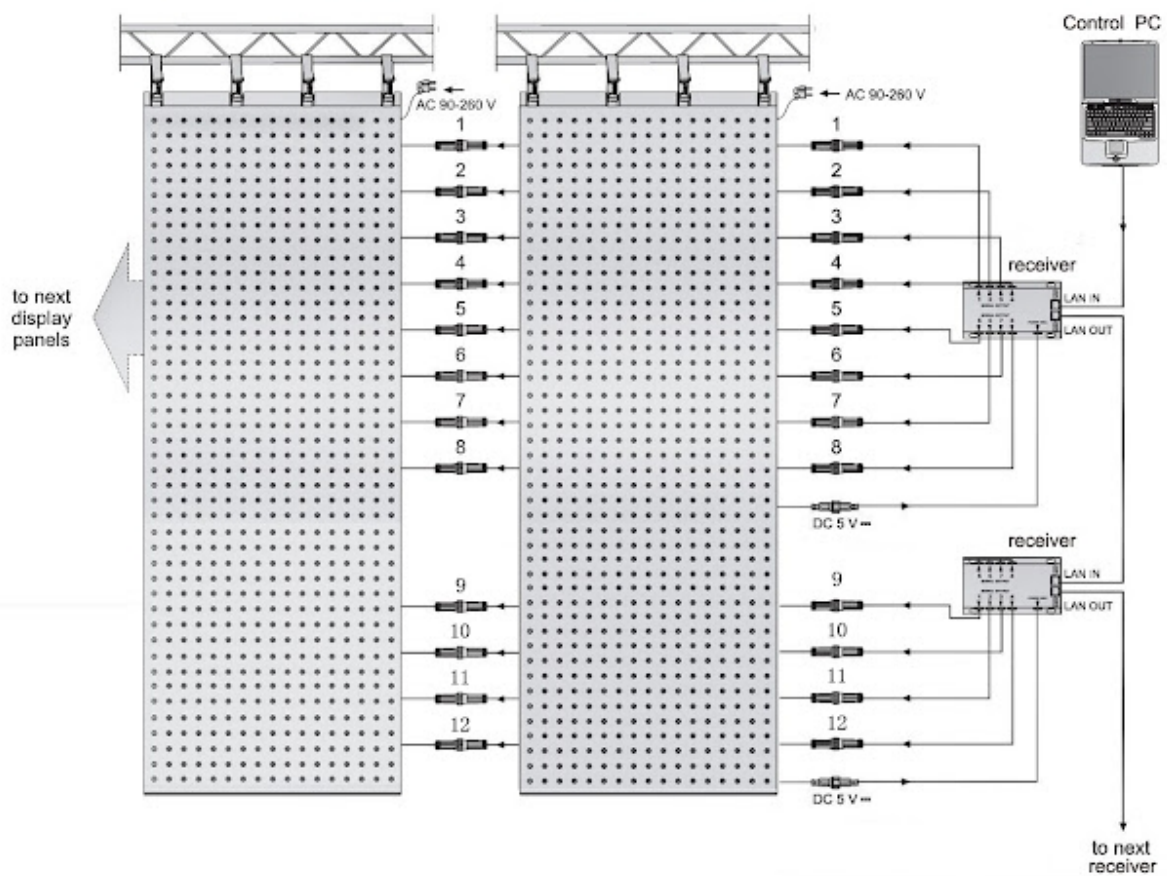

### **How to calculate the size?**

Each pitch size model will have exact size for each module, so you need add or reduce your size according to the module size.

Recommended panel size for each model

18mm, 1.168 by 2.336 width meters (One Panel)  
20mm: 2.56 by 1.28 width meters (Two Panels)  
25mm: 2.4 by 1.6 width meters (Two Panels)  
37.5mm: 3 by 2.4 width meters (Two Panels)  
50mm: 3.2 by 2.4 width meters (Two Panels)  
75mm: 3.6 by 2.4 width meters (Two Panels)  
100mm: 3.2 by 3.2m width meters (Two Panels)

Metric Conversion Chart for our LED Curtains.

20mm		25mm		37.5mm		50mm		100mm	
meter	foot	meter	foot	meter	foot	meter	foot	meter	foot
0.32	1.05	0.40	1.31	0.60	1.97	0.80	2.62	1.60	5.25
0.64	2.10	0.80	2.62	1.20	3.94	1.60	5.25	3.20	10.50
0.96	3.15	1.20	3.94	1.80	5.91	2.40	7.87	4.80	15.75
1.28	4.20	1.60	5.25	2.40	7.87	3.20	10.50	6.40	21.00
1.60	5.25	2.00	6.56	3.00	9.84	4.00	13.12	8.00	26.25
1.92	6.30	2.40	7.87	3.60	11.81	4.80	15.75	9.60	31.50
2.24	7.35	2.80	9.19	4.20	13.78	5.60	18.37	11.20	36.75
2.56	8.40	3.20	10.50	4.80	15.75	6.40	21.00	12.80	41.99
2.88	9.45	3.60	11.81	5.40	17.72	7.20	23.62	14.40	47.24
3.20	10.50	4.00	13.12	6.00	19.69	8.00	26.25	16.00	52.49
3.52	11.55	4.40	14.44	6.60	21.65	8.80	28.87	17.60	57.74
3.84	12.60	4.80	15.75	7.20	23.62	9.60	31.50	19.20	62.99
4.16	13.65	5.20	17.06	7.80	25.59	10.40	34.12	20.80	68.24
4.48	14.70	5.60	18.37	8.40	27.56	11.20	36.75	22.40	73.49
4.80	15.75	6.00	19.69	9.00	29.53	12.00	39.37	24.00	78.74
5.12	16.80	6.40	21.00	9.60	31.50	12.80	41.99	25.60	83.99
5.44	17.85	6.80	22.31	10.20	33.46	13.60	44.62	27.20	89.24
5.76	18.90	7.20	23.62	10.80	35.43	14.40	47.24	28.80	94.49
6.08	19.95	7.60	24.93	11.40	37.40	15.20	49.87	30.40	99.74
6.40	21.00	8.00	26.25	12.00	39.37	16.00	52.49	32.00	104.99