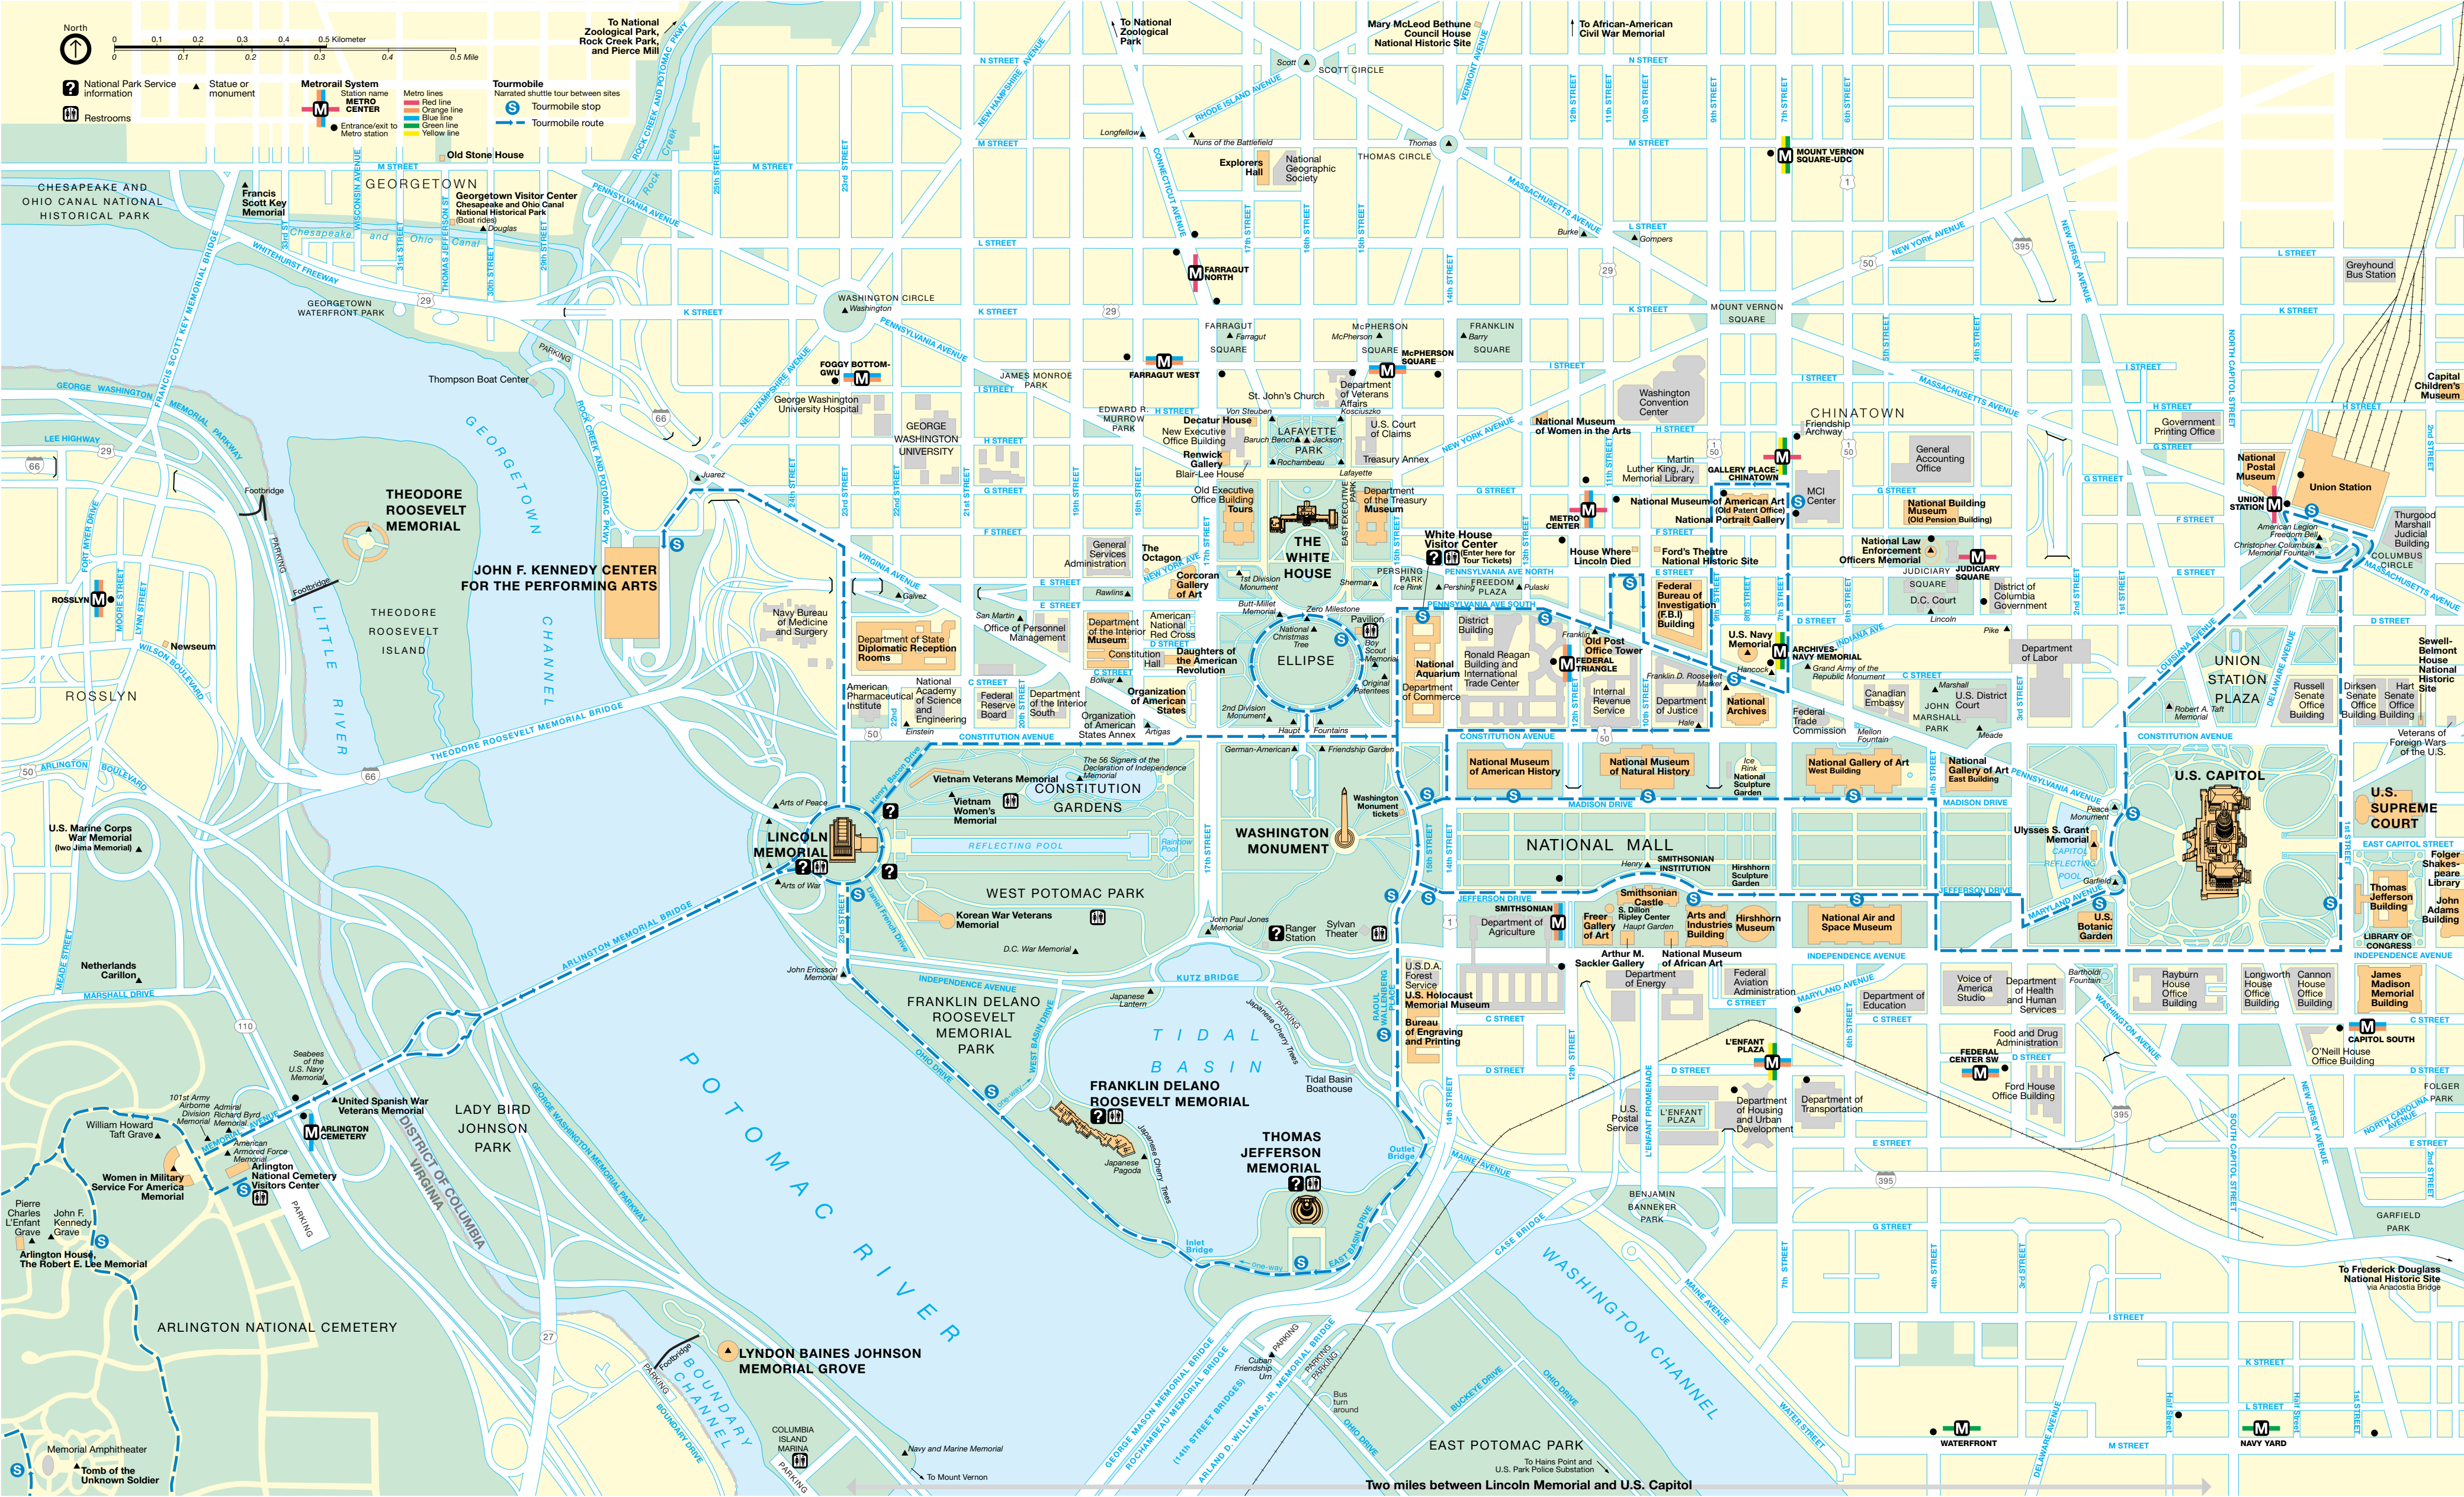

North

0 0.1 0.2 0.3 0.4 0.5 Kilometer
0 0.1 0.2 0.3 0.4 0.5 Mile

National Park Service Information

Restrooms

Stature or monument

Metro Rail System

Station name

METRO CENTER

Entrance/exit to Metro station

Metro lines

Red line

Orange line

Blue line

Green line

Yellow line

Tourmobile

Narrated shuttle tour between sites

Tourmobile stop

Tourmobile route

Two miles between Lincoln Memorial and U.S. Capitol