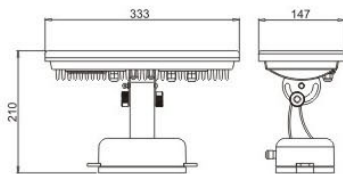

LED Wall Washer

**1B SERIES**

LWW-1 series is one of the best selling and classic model in the past years, and now we're proud to introduce our latest version, 1B model. With this latest version, we can upgrade the production capacity and arrange the delivery more quickly, offer some professional customers more flexible replacement operation on the power supply in the bottom base once failure. Besides, the new base will be more rigid, stronger and easier for installation.

Model	LWW-1B-36P
Size	L333 x W147 x H210mm
Main Body	Die-cast Al.
Weight	4.3kgs
LED Quantity	36 Power LED/1W
Color	R-12, G-12, B-12
Input Volt	100V~256V AC
Working Volt	24V DC
Power Consumption	55 Watts (Max.)