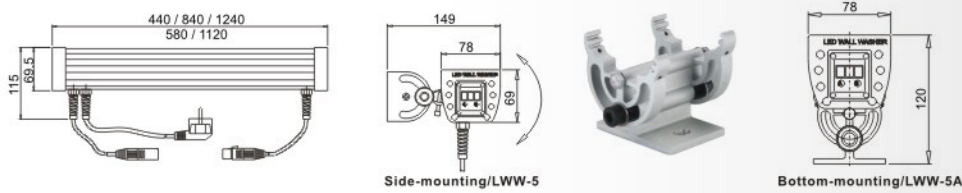

LED Wall Washer

5 SERIES

Model	LWW-5-12P-L400	LWW-5-18P-L500	LWW-5-24P-L800	LWW-5-36P-L1000	LWW-5-36P-L1200
Size	L440xW130xH82mm	L580xW130xH82mm	L840xW130xH82mm	L1120xW130xH82mm	L1240xW130xH82mm
Main Body	Extruded Al.	Extruded Al.	Extruded Al.	Extruded Al.	Extruded Al.
Weight	2.3kgs	3.0kgs	4.2kgs	5.9kgs	6.1kgs
LED	12 Power LED/1W	18 Power LED/1W	24 Power LED/1W	36 Power LED/1W	36 Power LED/1W
Color	R-4, G-4, B-4	R-6, G-6, B-6	R-8, G-8, B-8	R-12, G-12, B-12	R-12, G-12, B-12
Input Volt	120V/240V AC	120V/240V AC	120V/240V AC	120V/240V AC	120V/240V AC
Working Volt	24 V DC	24 V DC	24 V DC	24 V DC	24 V DC
Power Consumption	28Watts (Max.)	28Watts (Max.)	56Watts (Max.)	56Watts (Max.)	56Watts (Max.)

* R, G, B LEDs in tri-angle disposition is available, model suffix: -T.
 * Side-mounting bracket, model LWW-5; Bottom-mounting bracket, model LWW-5A.
 * Bottom-mounting bracket must be pre-installed before delivery!