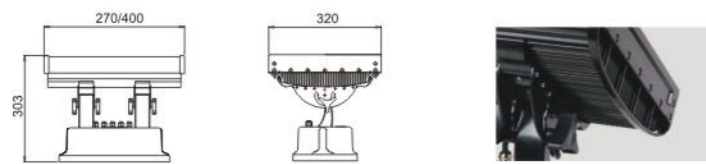

LED Wall Washer

7 SERIES

Model	LWW-7-36P	LWW-7-72P	LWW-7-72x3W(3in1)
Size	L270 xW320x H303mm	L400 xW320x H303mm	L400 xW320x H303mm
Material Body	Extruded Al.	Extruded Al.	Extruded Al.
Weight	10kgs	16kgs	16kgs
LED Quantity	36Power LED/3W	72Power LED/3W	72Power LED/3W
Color	R-12, G-12, B-12	R-24, G-24, B-24	RGB 3 in 1
Input Volt	120V/240V AC	120V/240V AC	120V/240V AC
Working Volt	24V DC	24V DC	24V DC
Power Consumption	95Watts (Max.)	180Watts (Max.)	230Watts (Max.)