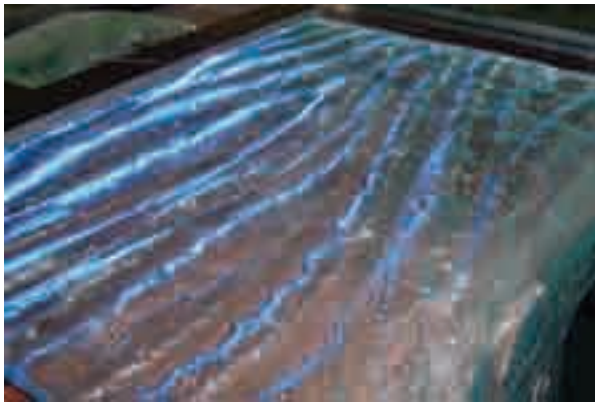

RESIDENTIAL: WINE CELLAR LIGHTING

RESIDENTIAL: SCONCES

RESIDENTIAL: BACK LIT PANEL LIGHTING

RESIDENTIAL: BUBBLE WALLS

RESIDENTIAL: GLASS COUNTERTOPS

RESIDENTIAL: GLASS FIXTURES

RESIDENTIAL: POOL & SPA LIGHTING