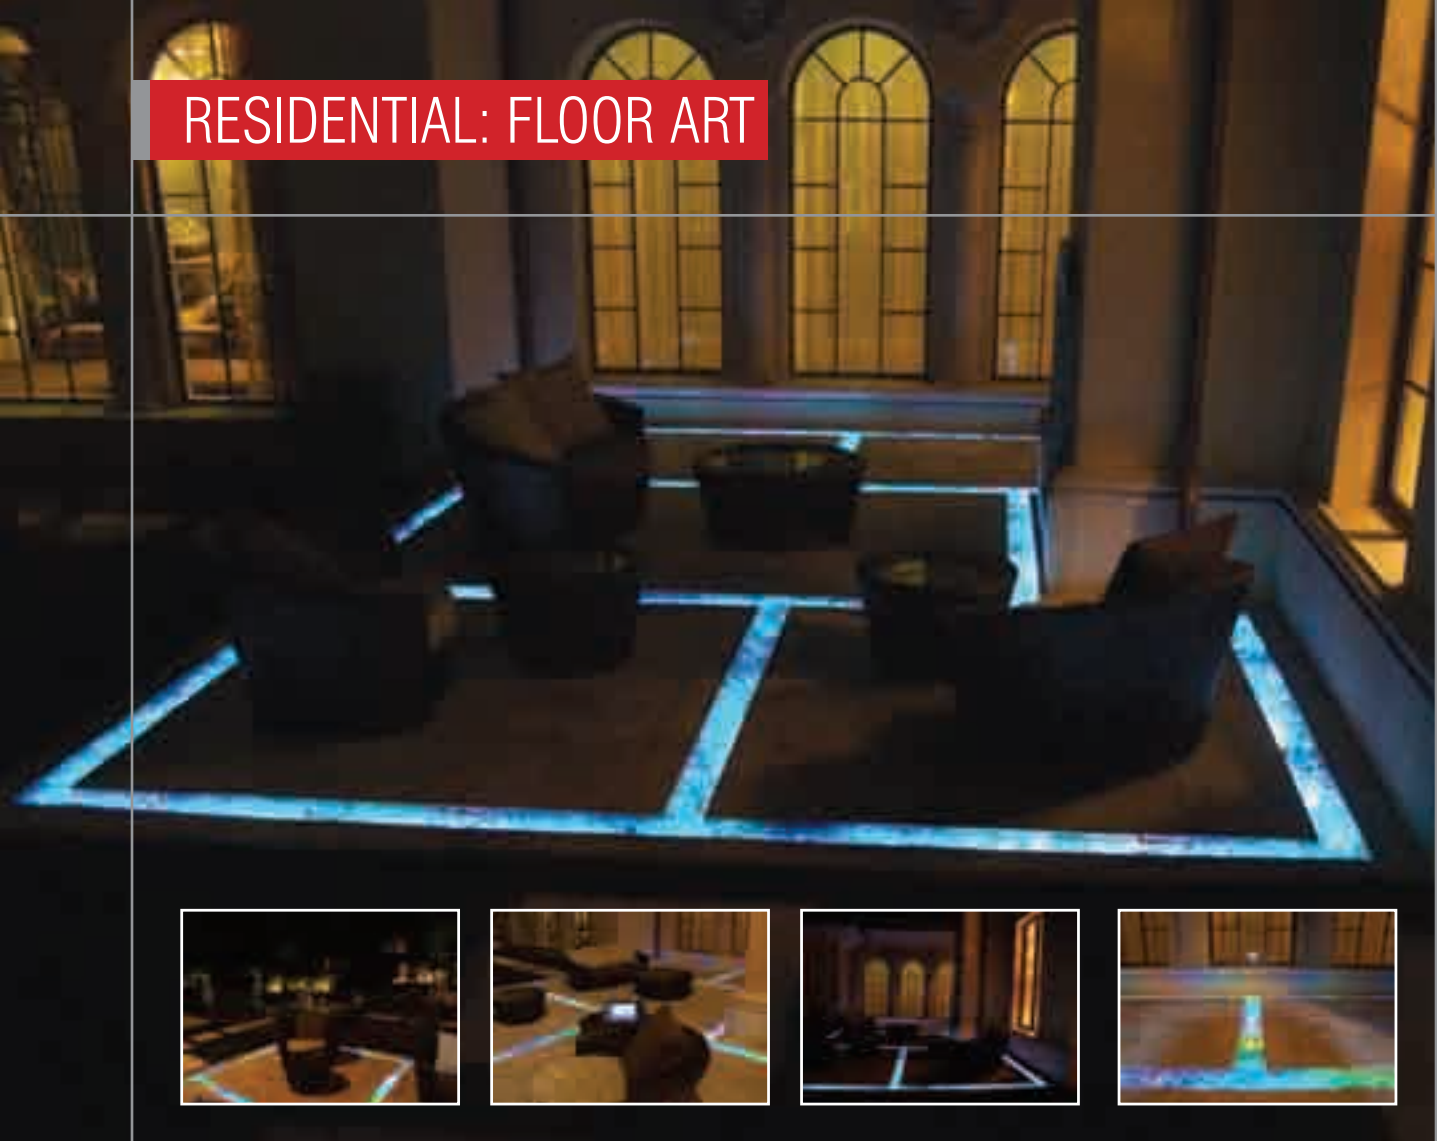

RESIDENTIAL: FLOOR ART