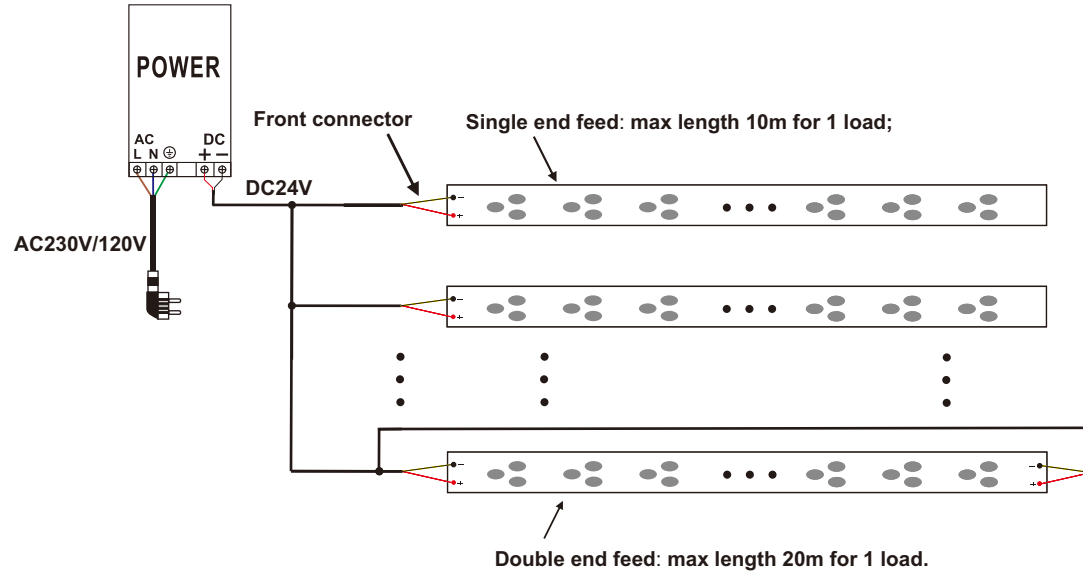

Single Color Light Wiring Diagram

Type 1. Single Power Supply

Type 2. Multi- Power Supply & no length limited