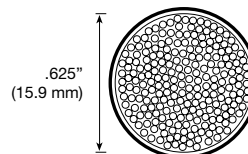

SV225EG SV225EGW

.625" diameter	225 strands

PVC material	2" bend

Mini	Small	Medium	Large
N/A	150'	400'	500'
	46M	122M	152M

*Standard Spool Size
Fiber is sold by the foot*