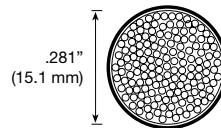

SV150EG SV150EGW

.281" diameter	150 strands

PVC material	1.5" bend

Mini	Small	Medium	Large
N/A	250'	500'	750'
	76M	152M	229M

*Standard Spool Size
Fiber is sold by the foot*