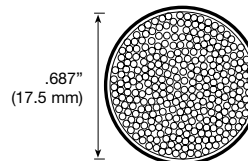

SV300EG SV300EGW

.687" diameter	300 strands

PVC material	2" bend

Mini	Small	Medium	Large
N/A	150'	250'	500'
	46M	76M	152M

*Standard Spool Size
Fiber is sold by the foot*

*Note: Standard cable has black jacket
add W for white jacket