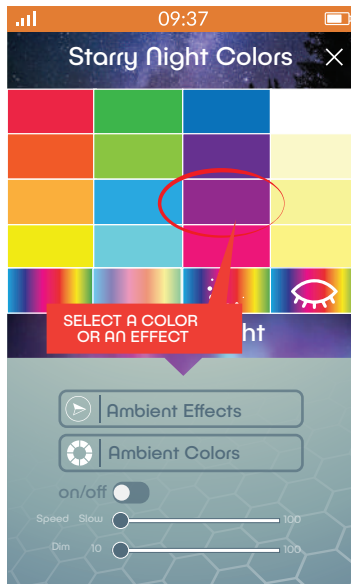

SCREEN SHOT

APP ICON
IN STORES

CONTROLS THE
STAR CEILING

CONTROLS THE
AMBIENT LIGHTS

BUTTONS TO KNOW

- SS1** shooting star 1 (customer orders one shooting star)
- SS2** shooting star 2 (customer orders 2 shooting stars)
- SS3** shooting star 3 (customer orders 3 shooting stars)

CONTROLLING STARRY NIGHT EFFECTS

HOME PAGE

MOUSE OVER OVER

EFFECTS PAGE

UPDATED HOME PAGE

CONTROLLING STARRY NIGHT COLORS AND EFFECTS

HOME PAGE

MOUSE OVER OVER

COLOR SELECTION PAGE

UPDATED HOME PAGE

CONTROLLING SHOOTING STAR

HOME PAGE

MOUSE OVER

SHOOTING STAR PAGE

UPDATED HOME PAGE

CONTROLLING AMBIENT LIGHT EFFECTS

Ambient Light Effects**(mode,speed)**

speed is range between 255 to 150 (255 = fast /150 =slow)

Fade **e,speed**Blink **k,speed**No Effect **n**examplefade fast speed **e,255**fade slow speed **e,150**blink fast speed **k,255**blink slow speed **k,150****Ambient Light colors**Red **A,255,0,0,0***Orange **A,255,50,0,0***Amber **A,255,150,0,0***Yellow **A,255,255,0,0***Green **A,0,255,0,0***Light green **A,0,255,150,0***Lime **A,0,255,50,0***Aqua **A,0,255,255,0***Blue **A,0,0,255,0***Violet **A,150,0,255,0***Purple **A,255,0,200,0***Pink **A,255,0,50,0***White **A,0,0,0,255***Warm White **A,202,218,255,0***Natural White **A,255,246,237,0***Cool White **c,255,193,141,0*****Dimmer strip color****(d,%)**