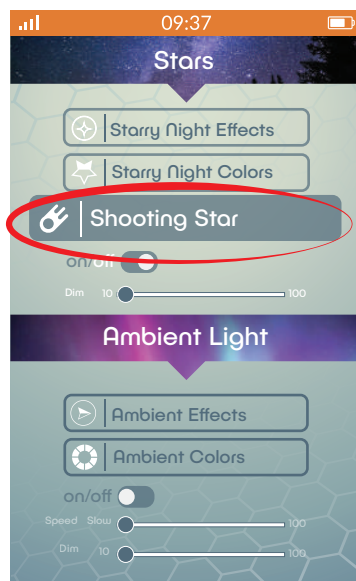

SCREEN SHOT

APP ICON
IN STORES

CONTROLS THE
STAR CEILING

CONTROLS THE
AMBIENT LIGHTS

BUTTONS TO KNOW

- SS1** shooting star 1 (customer orders one shooting star)
- SS2** shooting star 2 (customer orders 2 shooting stars)
- SS3** shooting star 3 (customer orders 3 shooting stars)

CONTROLLING STARRY NIGHT EFFECTS

HOME PAGE

MOUSE OVER OVER

EFFECTS PAGE

UPDATED HOME PAGE

CONTROLLING STARRY NIGHT COLORS AND EFFECTS

HOME PAGE

MOUSE OVER OVER

COLOR SELECTION PAGE

UPDATED HOME PAGE

CONTROLLING SHOOTING STAR

HOME PAGE

MOUSE OVER

SHOOTING STAR PAGE

UPDATED HOME PAGE

CONTROLLING AMBIENT LIGHT EFFECTS

HOME PAGE

MOUSE OVER OVER

AMBIENT LIGHT EFFECT PAGE

UPDATED HOME PAGE

TURNS AMBIENT LIGHTS ON/OFF

SELECT A SHOW AMBIENT LIGHTS WILL BLINK CONFIRMING THE COMMAND. AND THEN THE SHOW WILL BEGIN

NEW EFFECT SHOWN ON SCREEN