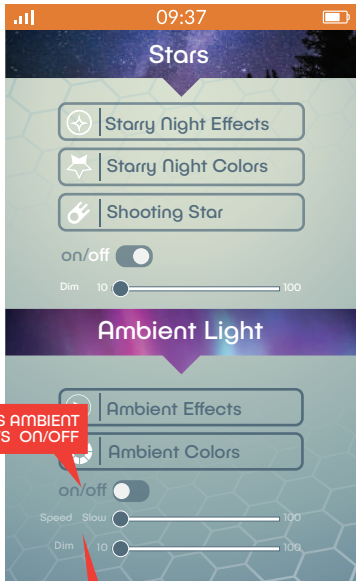

SCREEN SHOT

APP ICON
IN STORES

CONTROLS THE
STAR CEILING

CONTROLS THE
AMBIENT LIGHTS

BUTTONS TO KNOW

- SS1** shooting star 1 (customer orders one shooting star)
- SS2** shooting star 2 (customer orders 2 shooting stars)
- SS3** shooting star 3 (customer orders 3 shooting stars)

CONTROLLING STARRY NIGHT EFFECTS

HOME PAGE

MOUSE OVER OVER

EFFECTS PAGE

UPDATED HOME PAGE

CONTROLLING STARRY NIGHT COLORS AND EFFECTS

HOME PAGE

MOUSE OVER OVER

COLOR SELECTION PAGE

UPDATED HOME PAGE

CONTROLLING SHOOTING STAR

HOME PAGE

MOUSE OVER

SHOOTING STAR PAGE

UPDATED HOME PAGE

CONTROLLING AMBIENT LIGHT EFFECTS

HOME PAGE

MOUSE OVER OVER

AMBIENT LIGHT EFFECT PAGE

UPDATED HOME PAGE

TURNS AMBIENT LIGHTS ON/OFF

SELECT A SHOW AMBIENT LIGHTS WILL BLINK CONFIRMING THE COMMAND. AND THEN THE SHOW WILL BEGIN

NEW EFFECT SHOWN ON SCREEN