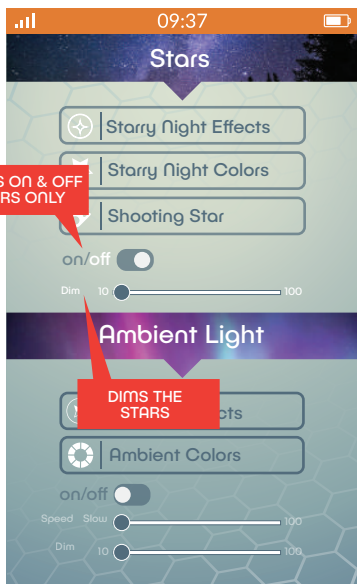

SCREEN SHOT

APP ICON
IN STORES

CONTROLS THE
STAR CEILING

CONTROLS THE
AMBIENT LIGHTS

BUTTONS TO KNOW

- SS1** shooting star 1 (customer orders one shooting star)
- SS2** shooting star 2 (customer orders 2 shooting stars)
- SS3** shooting star 3 (customer orders 3 shooting stars)

CONTROLLING STARRY NIGHT EFFECTS

HOME PAGE

MOUSE OVER OVER

EFFECTS PAGE

UPDATED HOME PAGE

CONTROLLING STARRY NIGHT COLORS AND EFFECTS

HOME PAGE

MOUSE OVER OVER

COLOR SELECTION PAGE

UPDATED HOME PAGE

CONTROLLING SHOOTING STAR

HOME PAGE

MOUSE OVER

SHOOTING STAR PAGE

UPDATED HOME PAGE

CONTROLLING AMBIENT LIGHT EFFECTS

HOME PAGE

MOUSE OVER OVER

AMBIENT LIGHT EFFECT PAGE

UPDATED HOME PAGE

TURNS AMBIENT LIGHTS ON/OFF

SELECT A SHOW AMBIENT LIGHTS WILL BLINK CONFIRMING THE COMMAND. AND THEN THE SHOW WILL BEGIN

NEW EFFECT SHOWN ON SCREEN