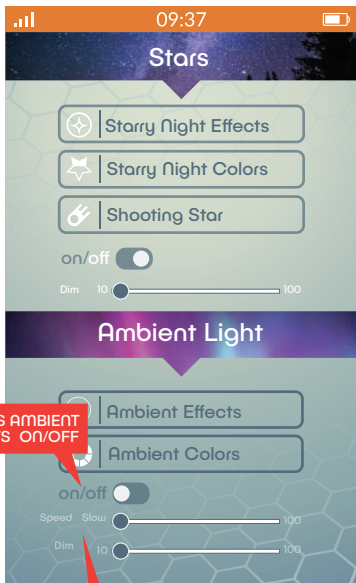

SCREEN SHOT

APP ICON
IN STORES

CONTROLS THE
STAR CEILING

CONTROLS THE
AMBIENT LIGHTS

BUTTONS TO KNOW

- SS1** shooting star 1 (customer orders one shooting star)
- SS2** shooting star 2 (customer orders 2 shooting stars)
- SS3** shooting star 3 (customer orders 3 shooting stars)

COLOR SELECTION PAGE

UPDATED HOME PAGE

CONTROLLING SHOOTING STAR

HOME PAGE

MOUSE OVER

SHOOTING STAR PAGE

UPDATED HOME PAGE

CONTROLLING AMBIENT LIGHT EFFECTS

HOME PAGE

MOUSE OVER OVER

AMBIENT LIGHT EFFECT PAGE

UPDATED HOME PAGE

TURNS AMBIENT LIGHTS ON/OFF

SELECT A SHOW AMBIENT LIGHTS WILL BLINK CONFIRMING THE COMMAND. AND THEN THE SHOW WILL BEGIN

NEW EFFECT SHOWN ON SCREEN

DIMS DOWN AMBIENT LIGHT CONTROL EFFECT SPEED

CONTROLLING AMBIENT LIGHT COLORS

HOME PAGE

MOUSE OVER OVER

AMBIENT COLOR PAGE

CUSTOM COLOR PAGE

TURNS AMBIENT LIGHTS ON/OFF

SELECT COLOR