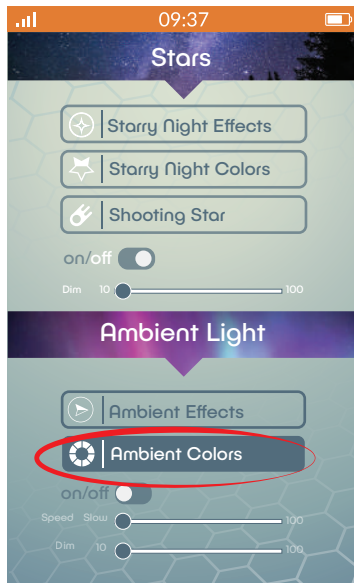

SCREEN SHOT

APP ICON
IN STORES

CONTROLS THE
STAR CEILING

CONTROLS THE
AMBIENT LIGHTS

BUTTONS TO KNOW

- SS1** shooting star 1 (customer orders one shooting star)
- SS2** shooting star 2 (customer orders 2 shooting stars)
- SS3** shooting star 3 (customer orders 3 shooting stars)

COLOR SELECTION PAGE

UPDATED HOME PAGE

CONTROLLING SHOOTING STAR

HOME PAGE

MOUSE OVER

SHOOTING STAR PAGE

UPDATED HOME PAGE

CONTROLLING AMBIENT LIGHT EFFECTS

HOME PAGE

MOUSE OVER OVER

AMBIENT LIGHT EFFECT PAGE

UPDATED HOME PAGE

TURNS AMBIENT LIGHTS ON/OFF

SELECT A SHOW AMBIENT LIGHTS WILL BLINK CONFIRMING THE COMMAND. AND THEN THE SHOW WILL BEGIN

NEW EFFECT SHOWN ON SCREEN

DIMS DOWN AMBIENT LIGHT CONTROL EFFECT SPEED

CONTROLLING AMBIENT LIGHT COLORS

HOME PAGE

MOUSE OVER OVER

AMBIENT COLOR PAGE

CUSTOM COLOR PAGE

TURNS AMBIENT LIGHTS ON/OFF

SELECT COLOR