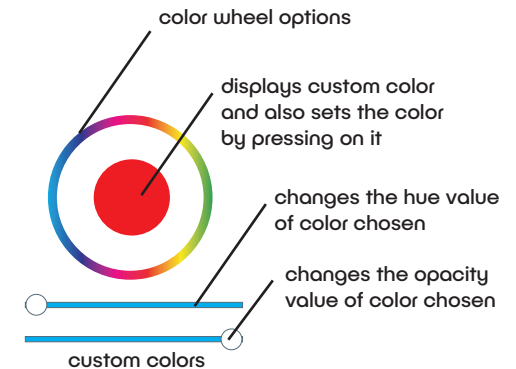

SCREEN SHOT

APP ICON
IN STORES

CONTROLS THE
STAR CEILING

CONTROLS THE
AMBIENT LIGHTS

BUTTONS TO KNOW

- SS1** shooting star 1 (customer orders one shooting star)
- SS2** shooting star 2 (customer orders 2 shooting stars)
- SS3** shooting star 3 (customer orders 3 shooting stars)

Ambient Light Effects**(mode,speed)**

speed is range between 255 to 150 (255 = fast /150 =slow)

Fade **e,speed**Blink **k,speed**No Effect **n**examplefade fast speed **e,255**fade slow speed **e,150**blink fast speed **k,255**blink slow speed **k,150****Ambient Light colors**Red **A,255,0,0,0***Orange **A,255,50,0,0***Amber **A,255,150,0,0***Yellow **A,255,255,0,0***Green **A,0,255,0,0***Light green **A,0,255,150,0***Lime **A,0,255,50,0***Aqua **A,0,255,255,0***Blue **A,0,0,255,0***Violet **A,150,0,255,0***Purple **A,255,0,200,0***Pink **A,255,0,50,0***White **A,0,0,0,255***Warm White **A,202,218,255,0***Natural White **A,255,246,237,0***Cool White **c,255,193,141,0*****Dimmer strip color****(d,%)**