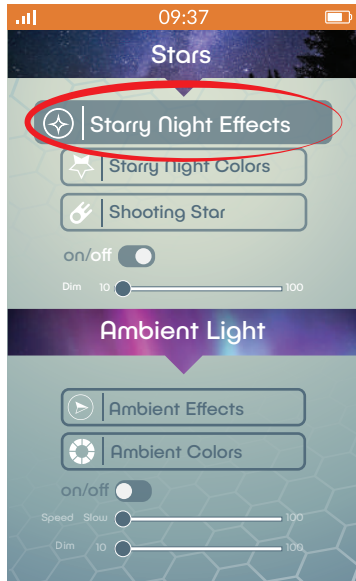

ILLUMINATE 1.0 STANDARD STAR CONTROL SYSTEM

BLUETOOTH CONTROL VIA PHONE OR WIFI INTERFACE:

1. Download the **ILLUMINATE 1.0** app from the iOS APP STORE or GOOGLE PLAY STORE
2. Make sure your BLUETOOTH is on (if not the app will prompt you to turn on bluetooth)
3. Once launched proceed to adjust the setting that you want

SCREEN SHOT

APP ICON
IN STORES

CONTROLS THE
STAR CEILING

CONTROLS THE
AMBIENT LIGHTS

BUTTONS TO KNOW

- SS1** shooting star 1 (customer orders one shooting star)
- SS2** shooting star 2 (customer orders 2 shooting stars)
- SS3** shooting star 3 (customer orders 3 shooting stars)

CONTROLLING STARRY NIGHT EFFECTS

HOME PAGE

MOUSE OVER OVER

EFFECTS PAGE

UPDATED HOME PAGE

CONTROLLING STARRY NIGHT COLORS AND EFFECTS

HOME PAGE

MOUSE OVER OVER