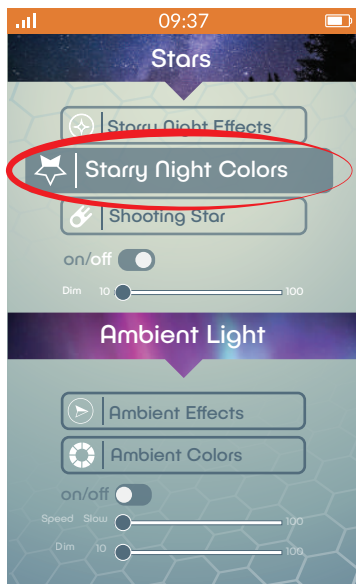

SCREEN SHOT

APP ICON
IN STORES

CONTROLS THE
STAR CEILING

CONTROLS THE
AMBIENT LIGHTS

BUTTONS TO KNOW

- SS1** shooting star 1 (customer orders one shooting star)
- SS2** shooting star 2 (customer orders 2 shooting stars)
- SS3** shooting star 3 (customer orders 3 shooting stars)

CONTROLLING STARRY NIGHT EFFECTS

HOME PAGE

MOUSE OVER OVER

EFFECTS PAGE

UPDATED HOME PAGE

CONTROLLING STARRY NIGHT COLORS AND EFFECTS

HOME PAGE

MOUSE OVER OVER

COLOR SELECTION PAGE

UPDATED HOME PAGE

CONTROLLING SHOOTING STAR

HOME PAGE

MOUSE OVER

SHOOTING STAR PAGE

UPDATED HOME PAGE

CONTROLLING AMBIENT LIGHT EFFECTS

HOME PAGE

MOUSE OVER OVER

AMBIENT LIGHT EFFECT PAGE

UPDATED HOME PAGE

TURNS AMBIENT LIGHTS ON/OFF

SELECT A SHOW AMBIENT LIGHTS WILL BLINK CONFIRMING THE COMMAND. AND THEN THE SHOW WILL BEGIN

NEW EFFECT SHOWN ON SCREEN