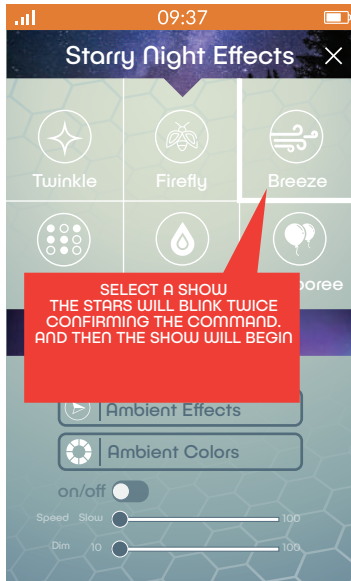

SCREEN SHOT

APP ICON
IN STORES

CONTROLS THE
STAR CEILING

CONTROLS THE
AMBIENT LIGHTS

BUTTONS TO KNOW

- SS1** shooting star 1 (customer orders one shooting star)
- SS2** shooting star 2 (customer orders 2 shooting stars)
- SS3** shooting star 3 (customer orders 3 shooting stars)

CONTROLLING STARRY NIGHT EFFECTS

HOME PAGE

MOUSE OVER OVER

EFFECTS PAGE

UPDATED HOME PAGE

CONTROLLING STARRY NIGHT COLORS AND EFFECTS

HOME PAGE

MOUSE OVER OVER

COLOR SELECTION PAGE

UPDATED HOME PAGE

CONTROLLING SHOOTING STAR

HOME PAGE

MOUSE OVER

SHOOTING STAR PAGE

UPDATED HOME PAGE

CONTROLLING AMBIENT LIGHT EFFECTS