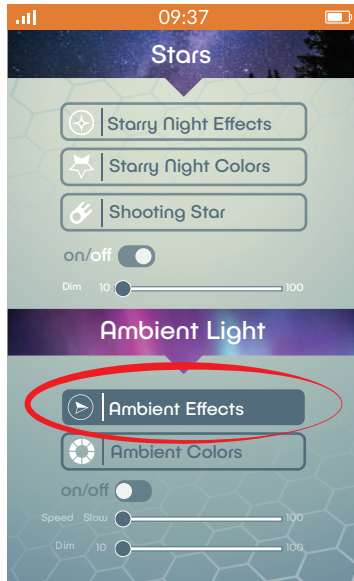

SCREEN SHOT

APP ICON
IN STORES

CONTROLS THE
STAR CEILING

CONTROLS THE
AMBIENT LIGHTS

BUTTONS TO KNOW

- SS1** shooting star 1 (customer orders one shooting star)
- SS2** shooting star 2 (customer orders 2 shooting stars)
- SS3** shooting star 3 (customer orders 3 shooting stars)

CONTROLLING STARRY NIGHT EFFECTS

HOME PAGE

MOUSE OVER OVER

EFFECTS PAGE

UPDATED HOME PAGE

CONTROLLING STARRY NIGHT COLORS AND EFFECTS

HOME PAGE

MOUSE OVER OVER

COLOR SELECTION PAGE

UPDATED HOME PAGE

CONTROLLING SHOOTING STAR

HOME PAGE

MOUSE OVER

SHOOTING STAR PAGE

UPDATED HOME PAGE

CONTROLLING AMBIENT LIGHT EFFECTS

HOME PAGE

MOUSE OVER OVER

AMBIENT LIGHT EFFECT PAGE

UPDATED HOME PAGE

TURNS AMBIENT LIGHTS ON/OFF

SELECT A SHOW AMBIENT LIGHTS WILL BLINK CONFIRMING THE COMMAND. AND THEN THE SHOW WILL BEGIN

NEW EFFECT SHOWN ON SCREEN