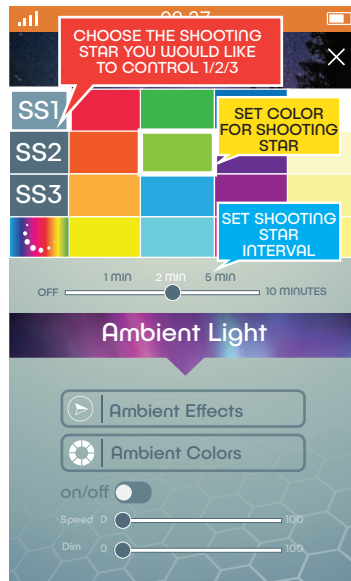

SCREEN SHOT

APP ICON
IN STORES

CONTROLS THE
STAR CEILING

CONTROLS THE
AMBIENT LIGHTS

BUTTONS TO KNOW

- SS1** shooting star 1 (customer orders one shooting star)
- SS2** shooting star 2 (customer orders 2 shooting stars)
- SS3** shooting star 3 (customer orders 3 shooting stars)

CONTROLLING STARRY NIGHT EFFECTS

HOME PAGE

MOUSE OVER OVER

EFFECTS PAGE

UPDATED HOME PAGE

CONTROLLING STARRY NIGHT COLORS AND EFFECTS

HOME PAGE

MOUSE OVER OVER

COLOR SELECTION PAGE

UPDATED HOME PAGE

CONTROLLING SHOOTING STAR

HOME PAGE

MOUSE OVER

SHOOTING STAR PAGE

UPDATED HOME PAGE

CONTROLLING AMBIENT LIGHT EFFECTS

HOME PAGE

MOUSE OVER OVER

AMBIENT LIGHT EFFECT PAGE

UPDATED HOME PAGE

TURNS AMBIENT LIGHTS ON/OFF

SELECT A SHOW AMBIENT LIGHTS WILL BLINK CONFIRMING THE COMMAND. AND THEN THE SHOW WILL BEGIN

NEW EFFECT SHOWN ON SCREEN