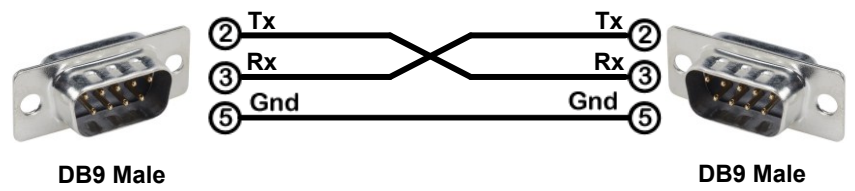

**RS232
DB9 Male to DB9 Male
Cross cable**

	drawing:	Drawing_1	
	filename:	Iplayer3 controlled by Smartphone.vsd	
	last edited:	5 January 2015 20:53	
	creator:	Denis Carcagne	
	page:	1 of 1	paper: A4
PHILIPS COLOR KINETICS EMEA PO Box 80020, 5600JM Eindhoven, NL	information:	www.colorkinetics.com	