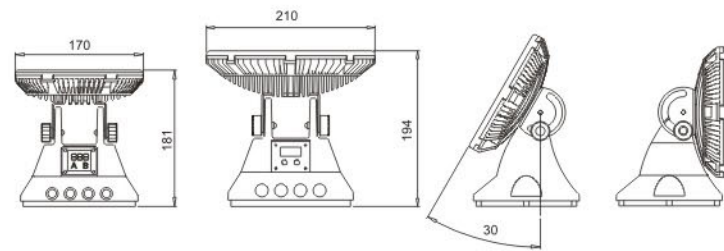

LED Wall Washer

6 SERIES

Model	LWW-6-18P	LWW-6-36P
Size	D170xH181mm	D210xH194mm
Main Body	Die-cast Al.	Die-cast Al.
Weight	2.35kgs	3.17kgs
LED Quantity	18Power LED/1W	36Power LED/1W
Color	R-6, G-6, B-6	R-12, G-12, B-12
Input Volt	100V~256V AC	100V~256V AC
Working Volt	24V DC	24V DC
Power Consumption	23Watts (Max.)	55Watts (Max.)