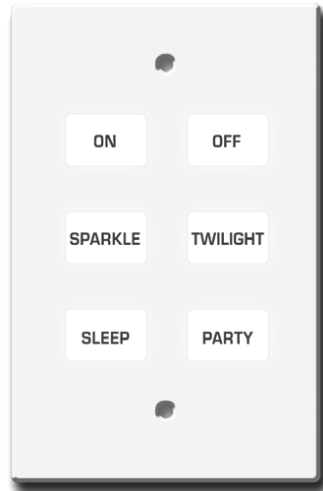

# Star Wall Switch

Black Face Plate With  
White Illuminated Buttons  
*(shown for perimeter lighting  
application)*

**EPIC WALL SWITCH**

White Face Plate With  
White Illuminated Buttons  
*(shown for star panel application)*

The STAR WALL SWITCH is makes controlling your Star Systems easy with its wall mounted touch pad. Each mode is preprogrammed and can be changed with the touch of a button.

The wall plate comes in two colors white and black with illuminated white buttons.

**KEY FEATURES:**

- 12VDC power supply
- RS-232 controlled playback of select modes
- RGB output for accent lighting

**BENEFITS:**

- Pre-addressed for different varieties of ambiance
  - a) Red
  - b) Green
  - c) Blue
  - d) White
  - e) Shows (pre-programmed)
- Works directly with Wiedamark Star Panels and Perimeter Lighting
- Simple Solution For Direct Wall Control Of Wiedamark Starry Products.