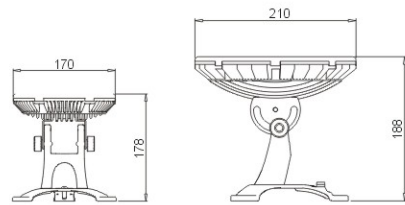

# 6 SERIES

Model	LPL-6-18P-24V	LPL-6-36P-24V
Size	D170xH181mm	D210xH188mm
Weight	2.6kgs	4.4kgs
Protection	IP68	IP68
Rotatory Angle	150°	150°
LED Quantity	18Power LED/1W	36Power LED/1W
Working Volt	24V DC	24V DC
Power Consumption	23 Watts(Max.)	45 Watts(Max.)
Intensity	433.41lm	792.83lm
Illuminance	400lux(5m),130Lux(10m)/15°	1000lux(5m),200Lux(10m)/15°
Controller	CTR-RGB-BOX	CTR-RGB-BOX